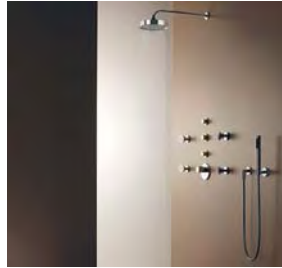

Bath and Shower Fixtures

Hudson Reed

Kohler

KT144123

KT144124

Dornbracht

X Tool

Tile

Daltile

Solnhofen

Spec Ceramic